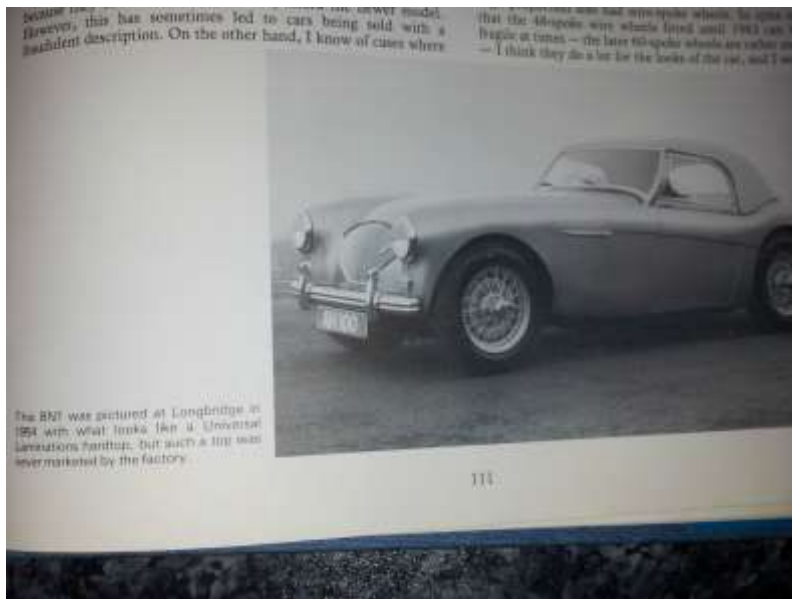

## Austin-Healey 100/4 Universal Laminations Hardtop pictures.

54 *Motor*  
**DETACHABLE  
 SALOON TOPS**

October 17, 1938

**SLIDING  
 SIDESCREENS**  
 SOLD SEPARATELY FOR  
 USE WITH SOFT  
 HOOD

**CELLULOSE  
 TOPS. DETACHABLE  
 IN THREE MINUTES**  
 Cellulose fibre tops for the  
 H.G. A and Austin-Healey  
 550-551. The range of  
 outside colours will be the  
 same as that offered by the  
 manufacturer of the re-  
 sponse.  
 Delivery 2 weeks

**DETACHABLE  
 SALOON TOPS**

COVERED in a wide  
 colour range of Vy-  
 nyls for all sports  
 cars. Prices from  
 £98. Light, strong  
 canvas built. Wash-  
 able head lining and  
 heater light.

**SLIDING WINDOWS** to fit  
 soft hood. Right sliding screens in  
 polished aluminium with 2" Perspex  
 sliding panels.  
 For the Austin-Healey 551  
 For the H.G. A 552